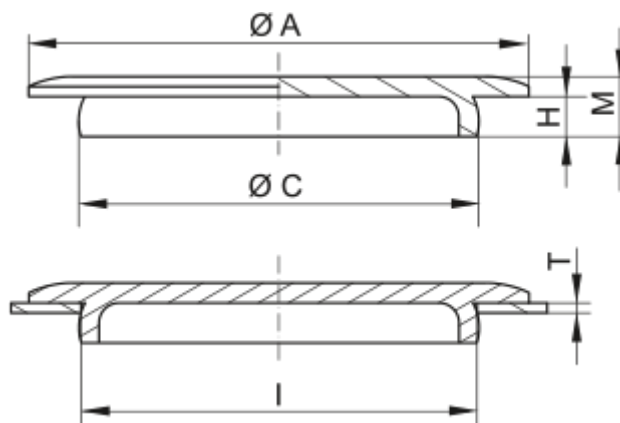

Article number: 59GPN9103222

Description: KLEE Universal flat design GPN 910 - 81,5 (Wall thickness 1,5)

Measures

A = 90

C = 82

H = 8

I = 81.5

M = 10

T = 1.5